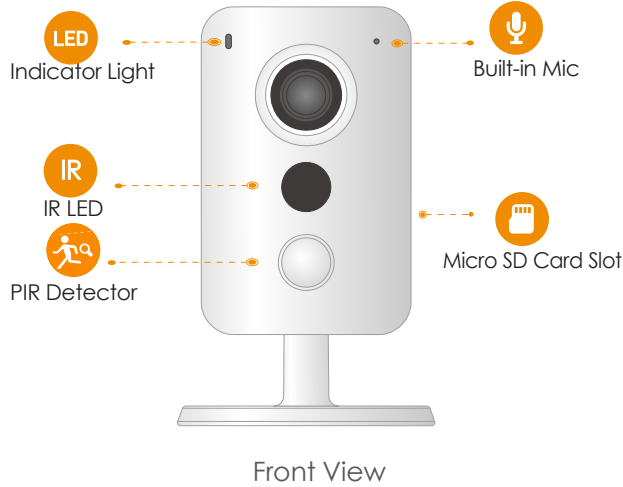

Cube PoE 4MP

4MP PoE Cube Camera

Cube PoE 4MP brings 4MP live monitoring, two-way audio lets you communicate with who is at the camera remotely. PIR detection automatically sends a notification to you immediately when it detects moving target, and digital input/output port allows you to connect detectors, sensors, beepers, etc.

Two-way Talk

Communicate with family and pets easily

24/7 Protection

Excellent night vision, feel safe even in complete darkness

Diversified Storage

Supports NVR, Cloud Storage or Micro SD card (up to 256GB)

Specifications

Camera

1/3" 4 Megapixel Progressive CMOS
4MP(2560 x 1440)
Night Vision: 10m(33ft) Distance
2.8mm Fixed Lens
Field of View : 97° (H), 52° (V), 115° (D)

Video & Audio

Video Compression : H.265/H.264
Up to 25/30fps Frame Rate
Two-way Audio

General

DC 12V1A, PoE
Power Consumption:<4W
Working Environment:-10° C~+45° C, Less Than 95%RH
Dimensions: Φ78.5× 90.5× 127.8mm (Φ3.1 × 3.6 × 5 inch)
Weight: 270g (0.60lb)
CE, FCC

What's in the box

- 1x Camera
- 1x Screw Package
- 1x Quick Start Guide
- 1x Installation Position Map