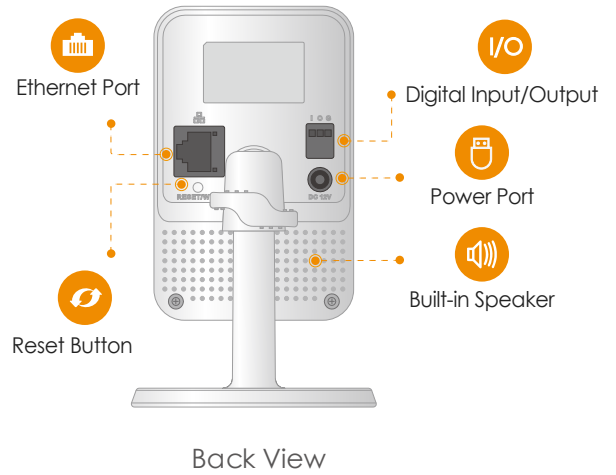

Cube PoE 4MP

4MP PoE Cube Camera

Cube PoE 4MP brings 4MP live monitoring, two-way audio lets you communicate with who is at the camera remotely. PIR detection automatically sends a notification to you immediately when it detects moving target, and digital input/output port allows you to connect detectors, sensors, beepers, etc.

Two-way Talk

Communicate with family and pets easily

24/7 Protection

Excellent night vision, feel safe even in complete darkness

Diversified Storage

Supports NVR, Cloud Storage or Micro SD card (up to 256GB)

PoE

Power over Ethernet

Stay close with what you care

With Cloud service, you will have access to what you care as long as Internet is available. You can record daily or motion videos on Cloud and playback anytime anywhere.

General

DC 12V1A, PoE
Power Consumption:<4W
Working Environment:-10° C~+45° C, Less Than 95%RH
Dimensions: Φ78.5× 90.5× 127.8mm (Φ3.1 × 3.6 × 5 inch)
Weight: 270g (0.60lb)
CE, FCC

What's in the box

- 1x Camera
- 1x Screw Package
- 1x Quick Start Guide
- 1x Installation Position Map